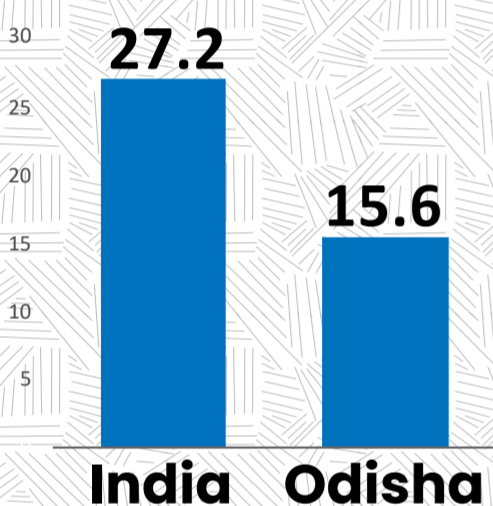

Which district has highest percentage of schools equipped with computers?

SDG 4

Lowest Performing
NABARANGAPUR (7.9%)

Highest Performing
KHORDHA (28.3%)

High Deprived 7.9 - 13.3
Moderate Deprived 13.4 - 16.9
Low Deprived 17.0 - 28.3

▲	Above state average	14
▼	Below state average	16