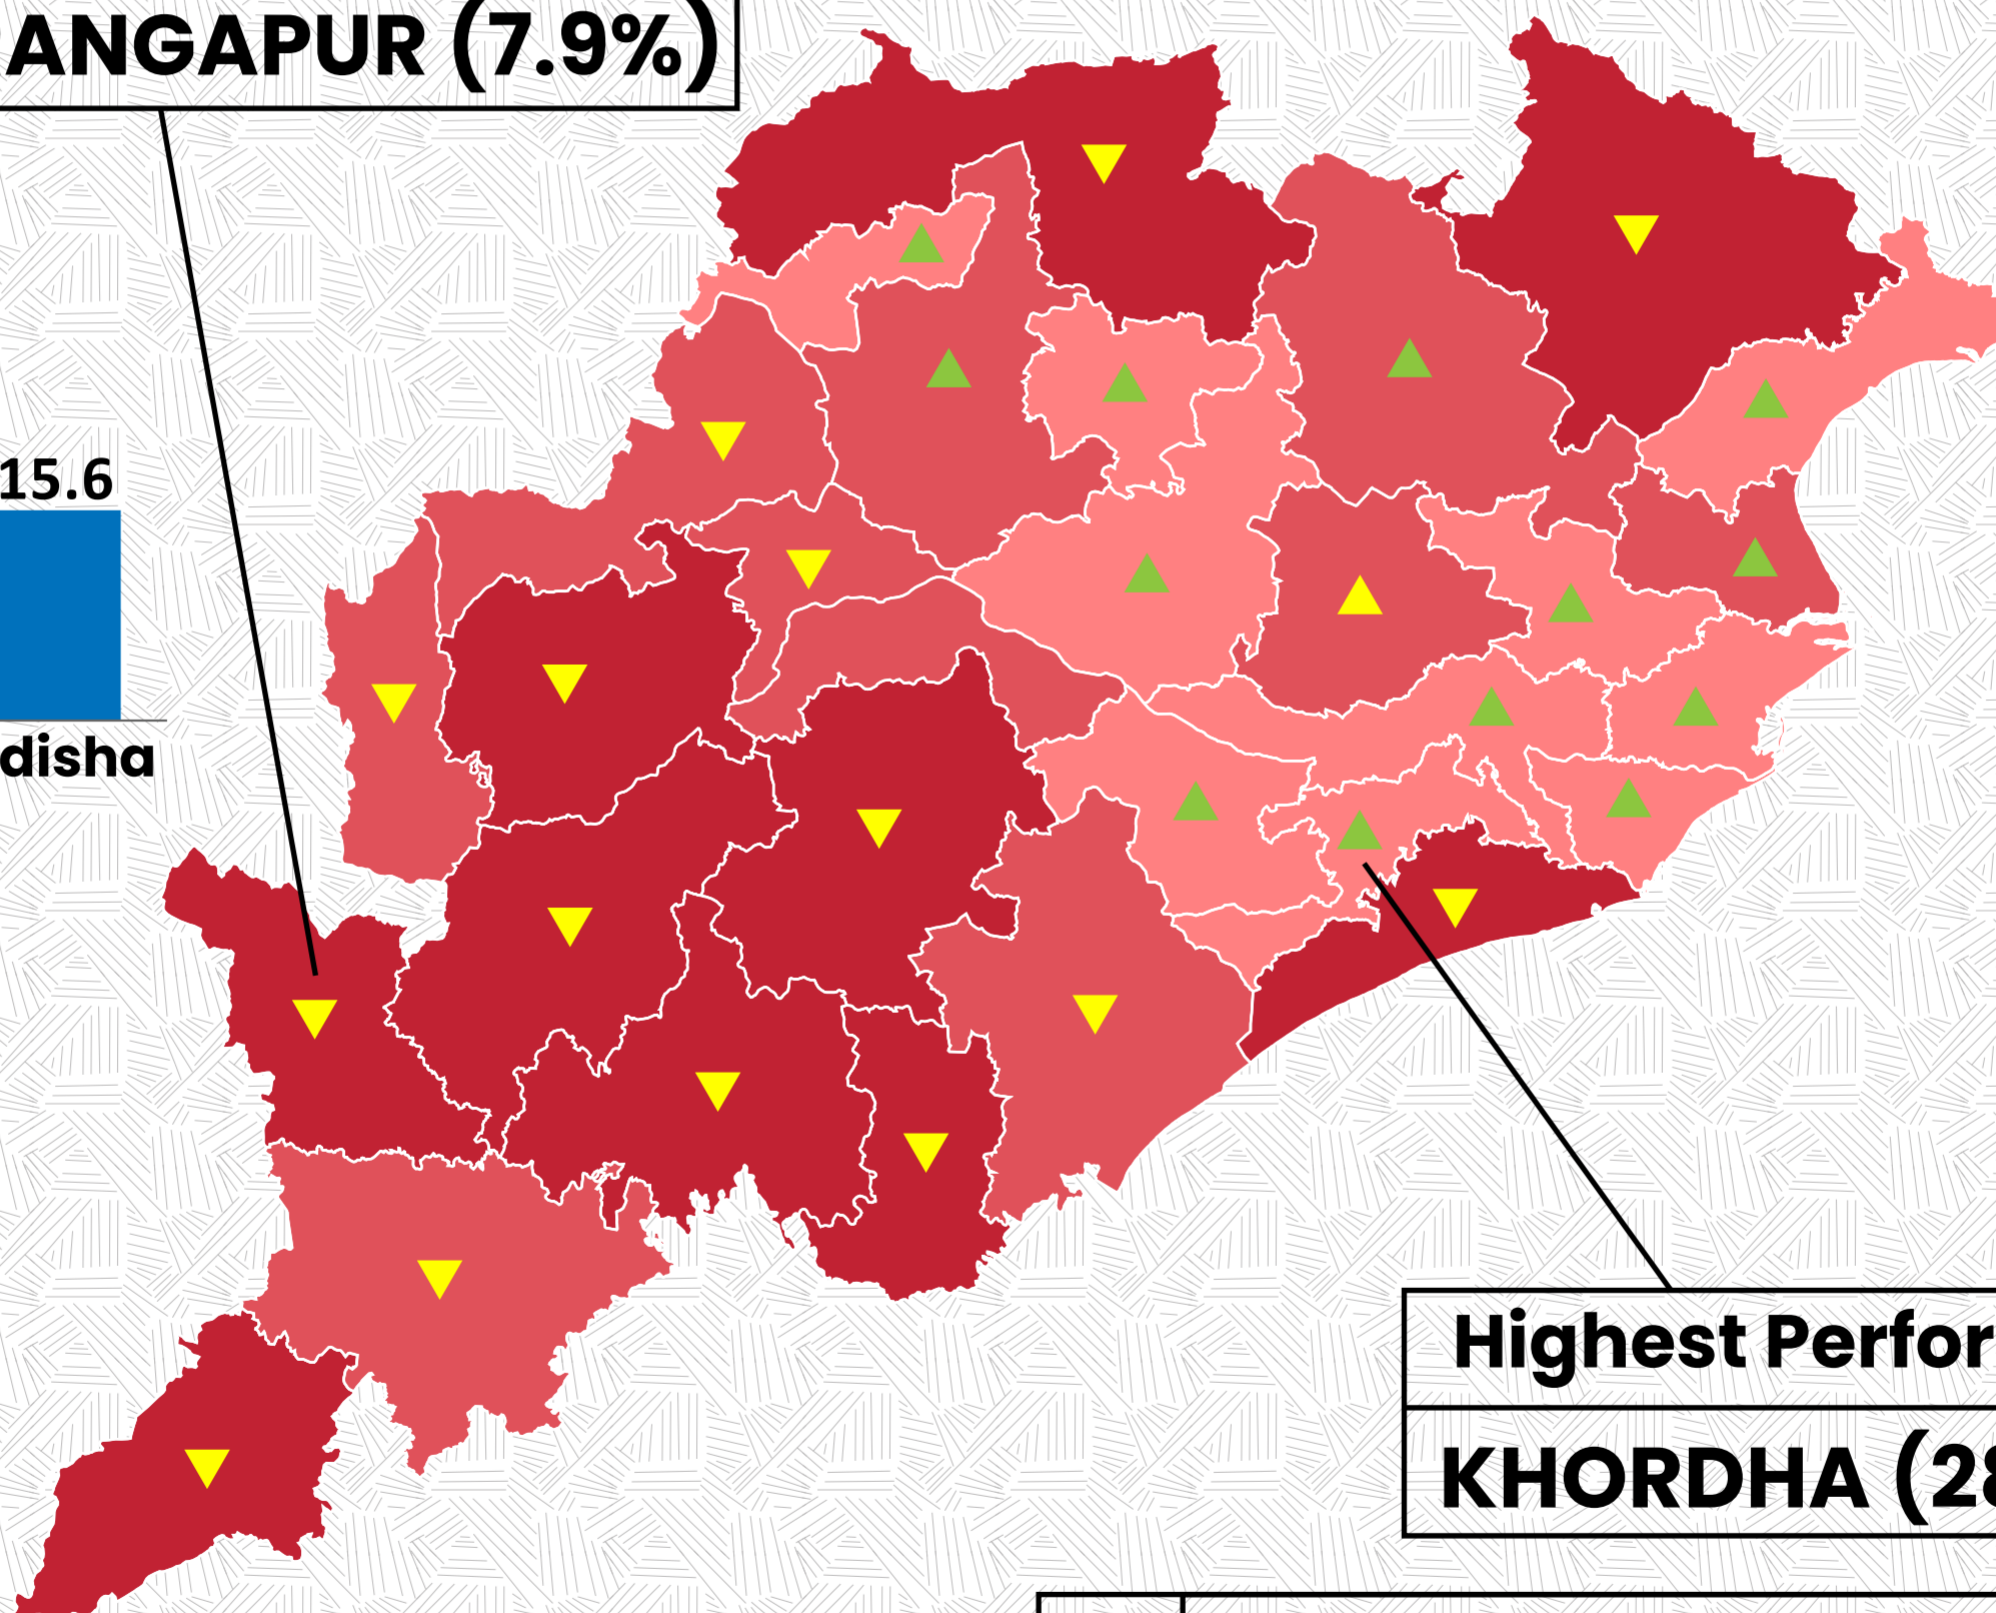

Which district has highest percentage of schools equipped with computers?

SDG 4

Lowest Performing
NABARANGAPUR (7.9%)

Highest Performing
KHORDHA (28.3%)

High Deprived 7.9 - 13.3
Moderate Deprived 13.4 - 16.9
Low Deprived 17.0 - 28.3

▲	Above state average	14
▼	Below state average	16