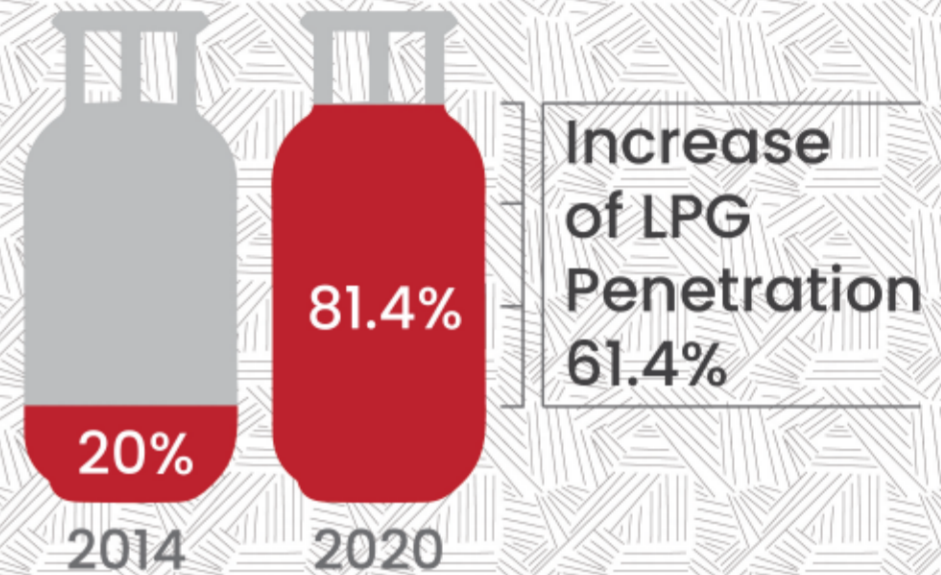

# What is the status of LPG consumption in Odisha ?

Pradhan Mantri Ujjwala Yojana has boosted the percentage of LPG users across the state

Percentage of LPG Penetration with Active Customers & Decadal Growth

Number of PMUY Connections Released **47.50** Lakhs ! (as on Sep 2019)

A massive change from only one district above 50% LPG connection to just one district below 50% connections