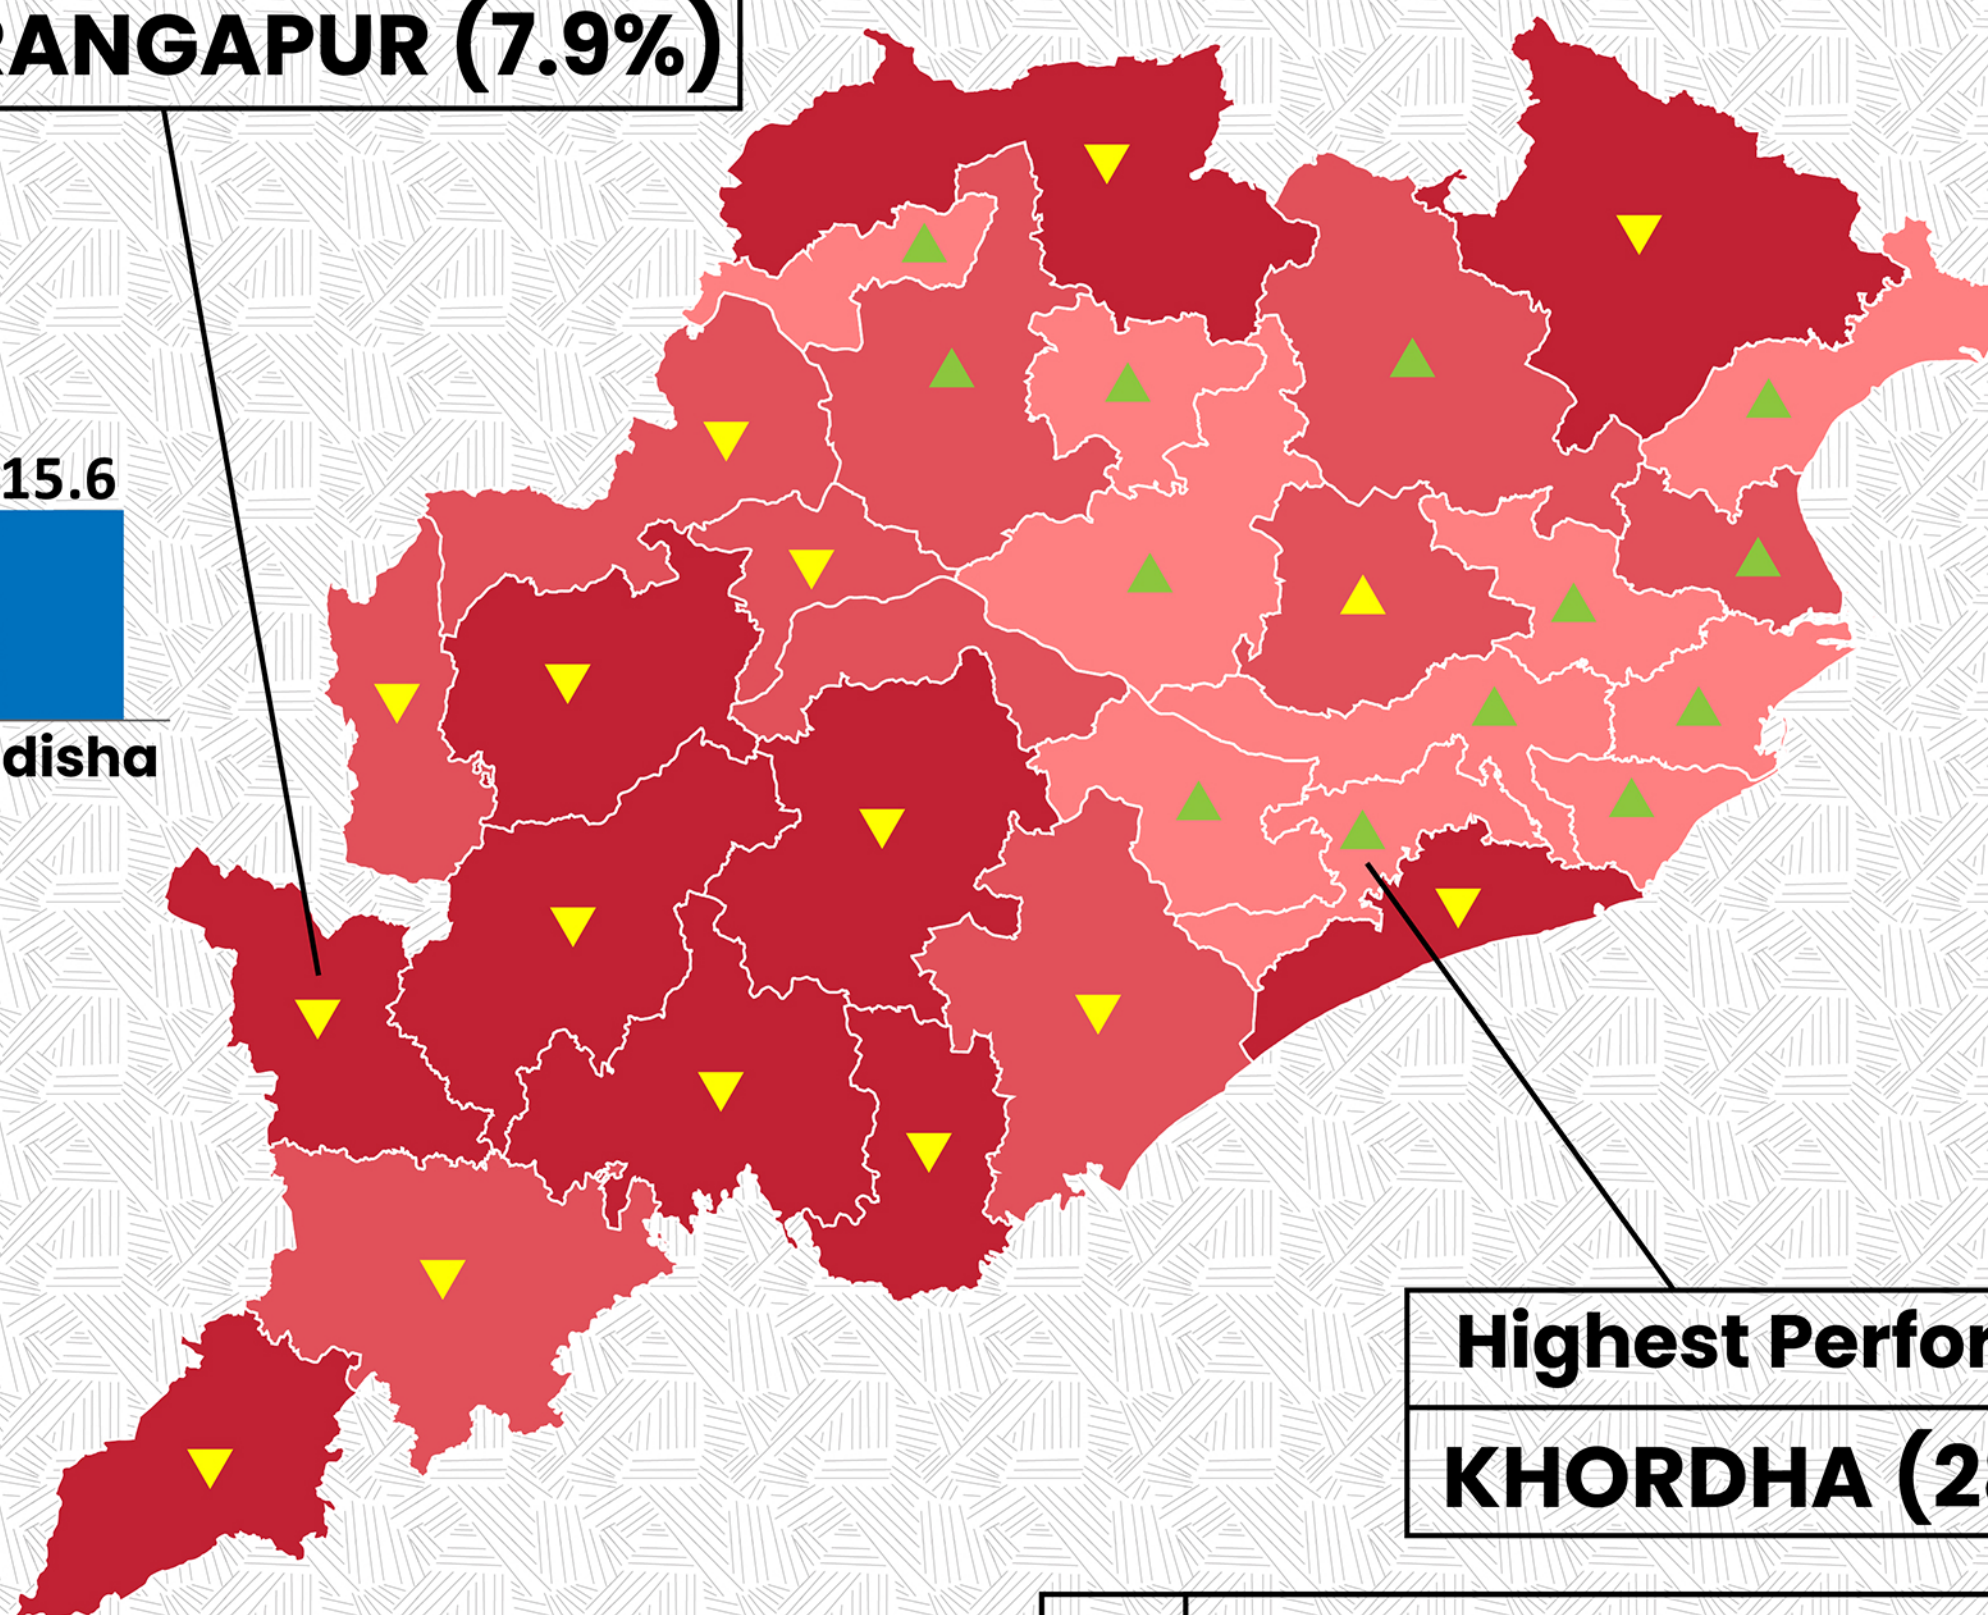

# Which district has highest percentage of schools equipped with computers?

SDG 4

**Lowest Performing**  
**NABARANGAPUR (7.9%)**

**Highest Performing**  
**KHORDHA (28.3%)**

- High Deprived 7.9 - 13.3
- Moderate Deprived 13.4 - 16.9
- Low Deprived 17.0 - 28.3

	<b>Above state average</b>	<b>14</b>
	<b>Below state average</b>	<b>16</b>