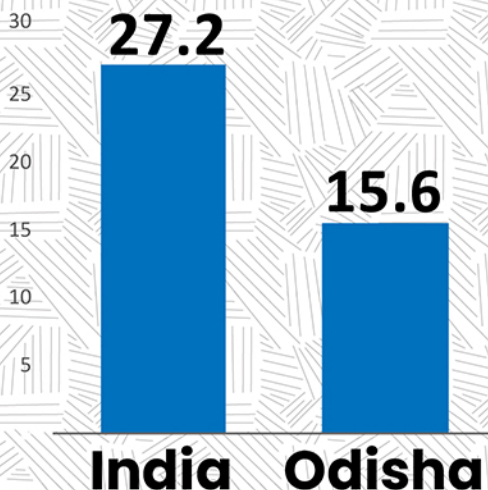

# Which district has highest percentage of schools equipped with computers?

SDG 4

**Lowest Performing**  
**NABARANGAPUR (7.9%)**

**Highest Performing**  
**KHORDHA (28.3%)**

- High Deprived 7.9 - 13.3
- Moderate Deprived 13.4 - 16.9
- Low Deprived 17.0 - 28.3

	<b>Above state average</b>	<b>14</b>
	<b>Below state average</b>	<b>16</b>