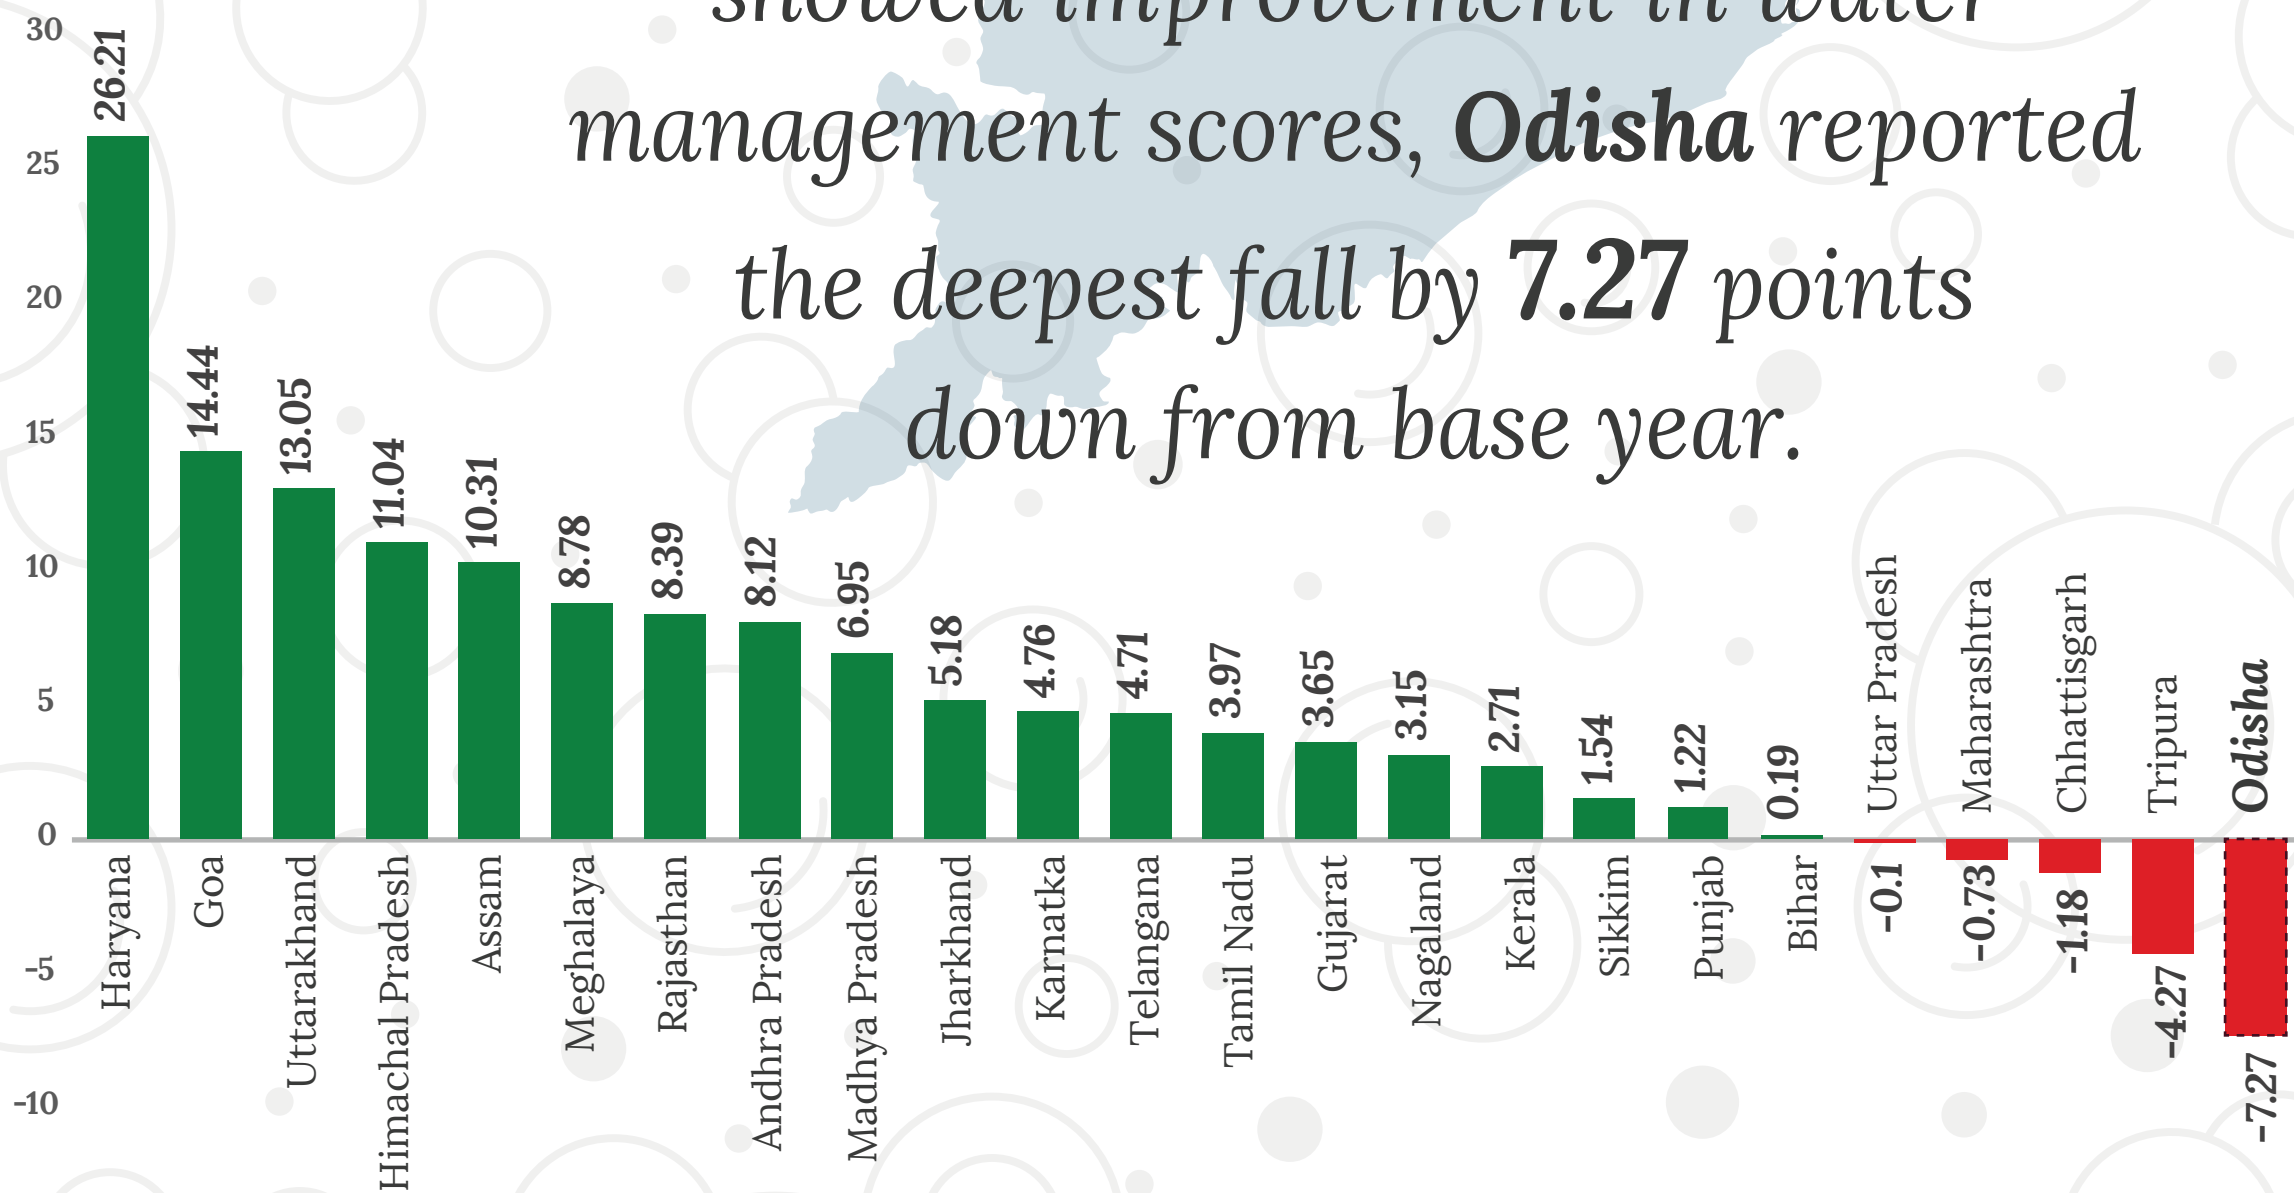

# Odisha exhibits largest decline in water management

NITI Aayog's Water Index:  
**Incremental change  
from base year 2015-16**

While **79%** of the states showed improvement in water management scores, **Odisha** reported the deepest fall by **7.27** points down from base year.